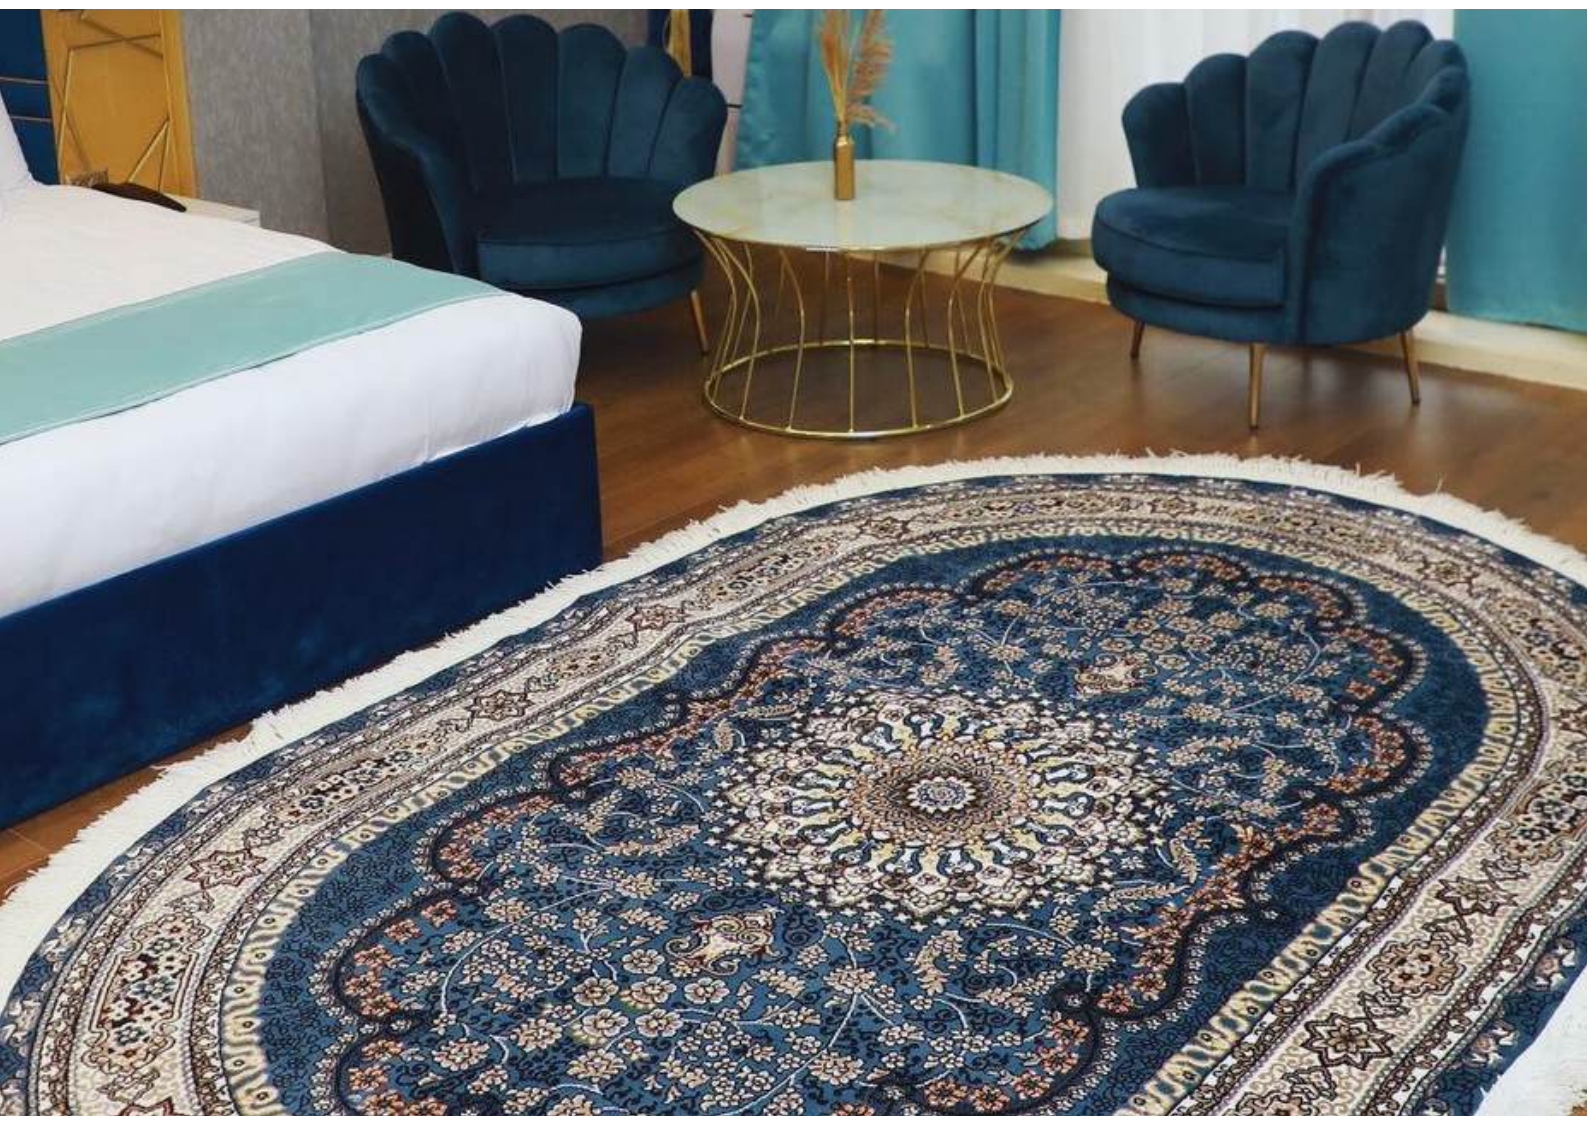

Каталог продукции